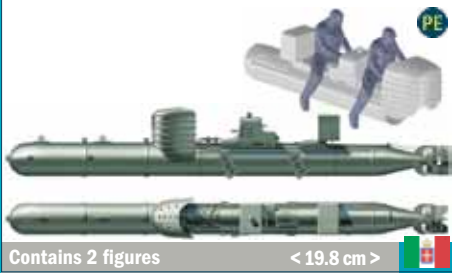

Contains 2 figures

< 19.8 cm >

5623 M.T.M. "Barchino" with crew 1:35

Contains 1 figure

< 19.1 cm >

5624 Vosper 74 Torpedo Boat with crew 1:35

< 65.5 cm >

5625 Schnellboot S-26/S-38 1:35