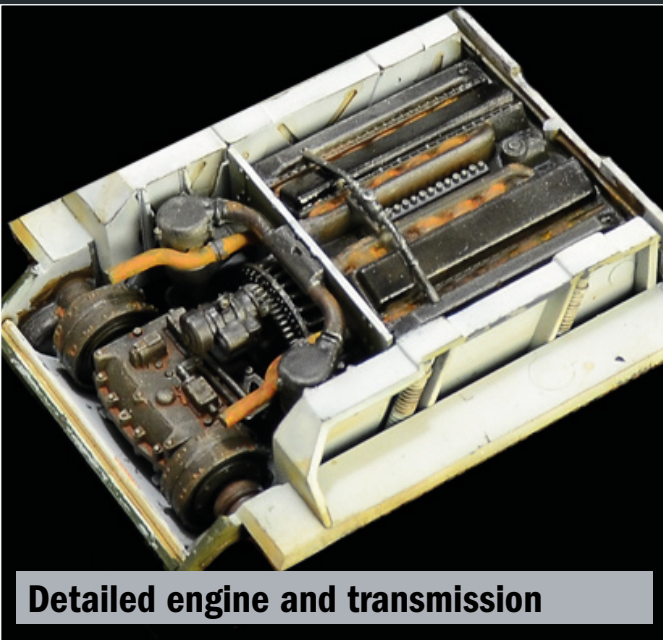

Two main wheels types

Detailed engine and transmission