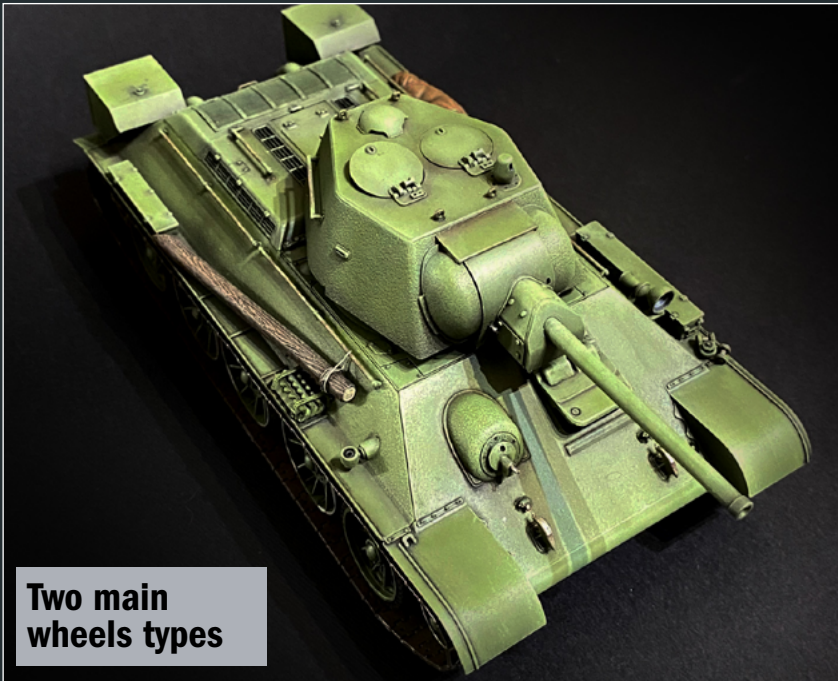

Gluable rubber tracks - Link and lenght tracks