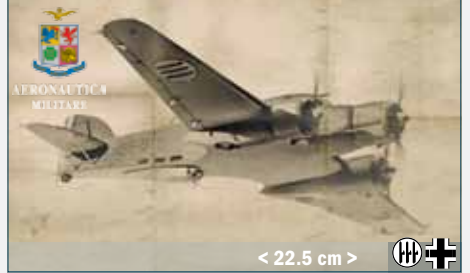

35103 War Thunder - Mil Mi-24D + UH-1C **1:72**

5621 S.L.C. "Maiale" with crew **1:35**

Contains 2 figures < 19.8 cm >

5622 Higgins 78' Torpedo Boat **1:35**

5623 M.T.M. "Barchino" with crew **1:35**

Contains 1 figure < 19.1 cm >

1142 B-58 Hustler **1:72**

backagain < 40.9 cm >

1388 SM.81 Pipistrello 1:72

1399 F-111 Aardvark 1:72

1407 T-45C Goshawk 1:72

1408 Kfir C.2 IAF 1:72

1412 S.M.79 Sparviero 1:72

1414 F-14A Tomcat 1:72