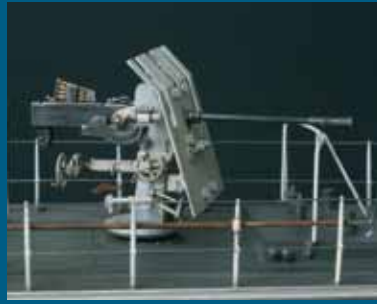

# Schnellboot Typ S-100

scala scale **1:35**

PRMKitCollection

World biggest  
1:35 scale  
plastic model kit

Photo-etched  
fret included

< 99.9 cm >