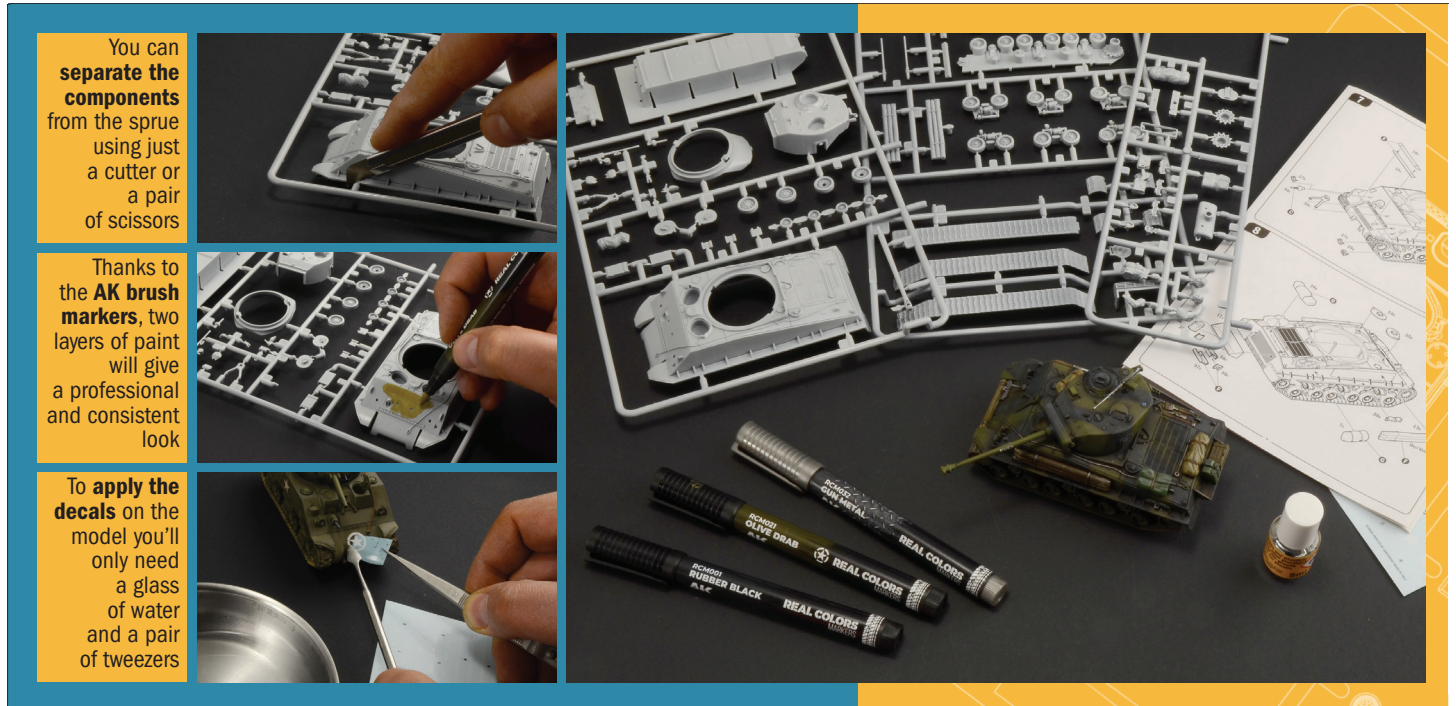

## Easy to assemble, easier to paint

Thanks to its features and scale the set is easy to assemble and even easier to paint.

In addition to the **complete model kit** and **glue**, the box includes **three brush markers AK** with high-density and fast dry acrylic paint, the familiarity from everyday use makes painting simple, professional, and funny. The colors and decals allow for two versions of each model.

**1:56**  
scalascale

**Skill 01**  
>13.0 cm< 79 parts

**1:56**  
scalascale

**Skill 01**  
>13.0 cm< 79 parts

C. U.S. Army, 11th Armored Div., 41st Tank Battalion, Germany, March 1945.

A. U.S. Army, 2nd Armored Div., 66th Armored regiment, Rhineland, Germany, winter 1944-45.

On the back of the box, you will find a full view of the contents and a brief overview of the assembly and painting procedures that highlights solutions and tools

In addition to the Sherman model, the Tiger, Panther and Cromwell will also be available