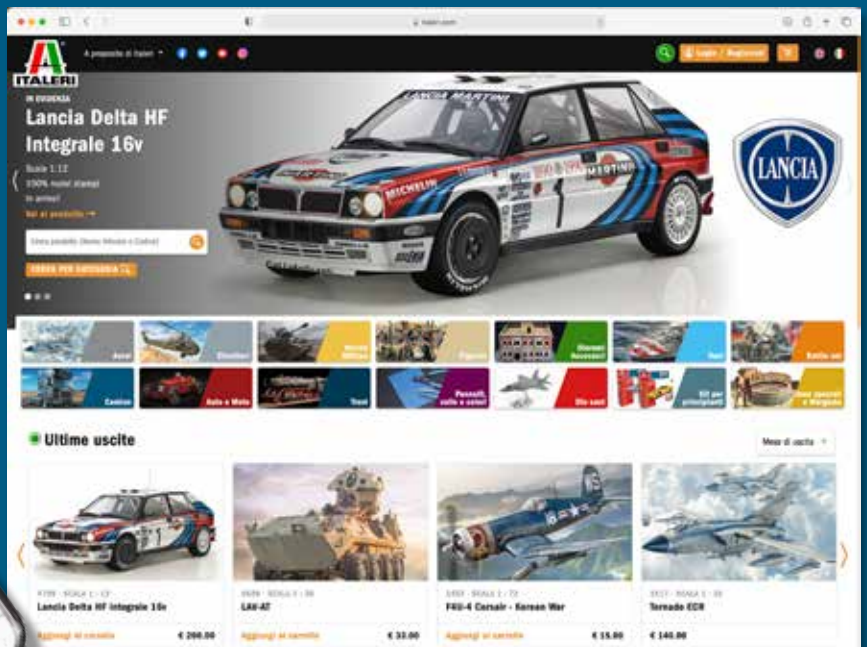

4711 Mc Laren MP4/2C Prost Rosberg

< 36.7 cm > 1:12

SD

I Like italeri!

A new dress for our website!

Smarter, more accessible,
more adaptable to all the devices.
On your smartphone, pc or
tablet, the quickest way
to search, look over the
descriptions and
choose our products.
See you on line!