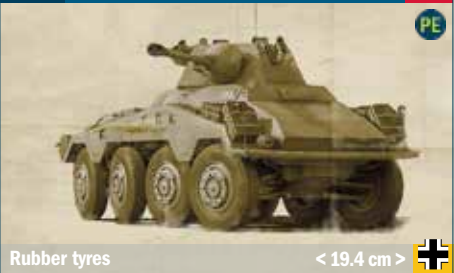

Rubber tyres

< 19.4 cm >

6577 Panzerjager I

1:35

PE