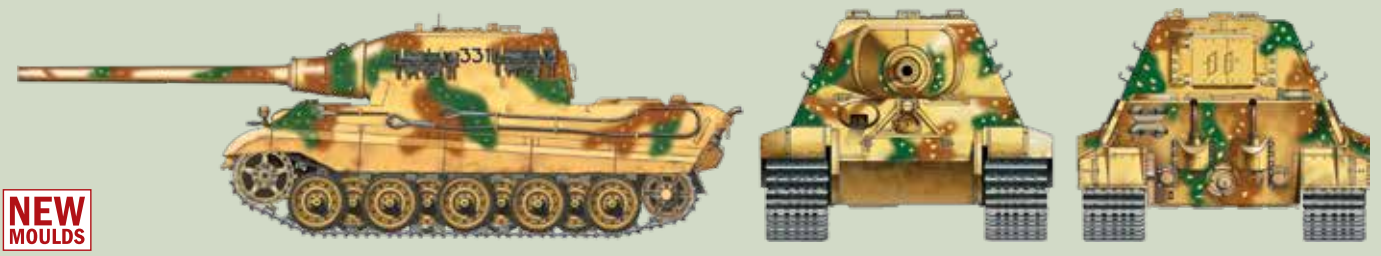

Rubber tyres

< 18.5 cm >

15770 Sd.Kfz. 186 Jagdtiger

28mm/1:56

**NEW**  
MOULDS

6197 Waterloo 1815: La Haye Sainte Battle Set

1:72

Contains complete "La Haye Sainte" farmhouse model (MDF precision laser cut) and infantry, cavalry and artillery figures of both sides