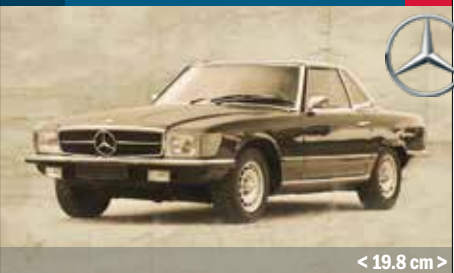

3629 Range Rover Classic 50th Anniversary

1:24

< 18.5 cm >

Released in November 2020

3628 Bugatti Royale Coupé Napoleon

1:24

< 24.5 cm >

3630 Toyota Land Cruiser BJ-44 Soft/Hard Top

1:24

< 15.0 cm >

3631 Jaguar XJ 220

1:24

< 20.5 cm >

3633 Mercedes Benz 500 SLC

1:24

< 19.8 cm >